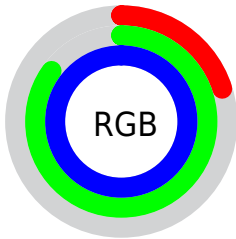

Distribution

- Red (20%)
- Green (85%)
- Blue (100%)