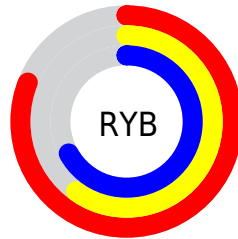

Red (81%)

Yellow (60%)

Blue (67%)