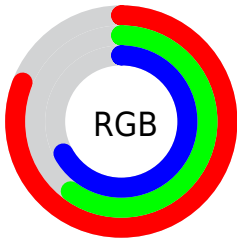

Distribution

Red (81%)

Green (60%)

Blue (67%)