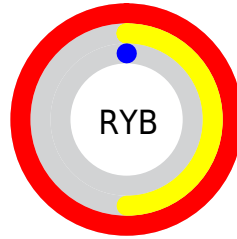

- Red (100%)
- Yellow (50%)
- Blue (0%)