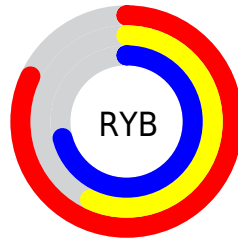

Details

The XYZ color **44.5295, 37.2630, 48.0255** is a light color, and the websafe version is hex **CC99CC**. A complement of this color would be **42.0515, 54.2797, 48.3076**, and the grayscale version is **37.3877, 39.3348, 42.8356**.

A 20% lighter version of the original color is **77.2670, 69.0894, 88.6201**, and **21.0598, 16.4890, 22.1514** is the 20% darker color. If you saturate the color by 10%, you get **40.6854, 31.0545, 42.1816**, and if you desaturate by 10%, it is **49.0239, 44.6674, 54.4071**.

Distribution

Red (82%)

Green (57%)

Blue (71%)

Red (82%)

Yellow (57%)

Blue (71%)

Cyan (0%)