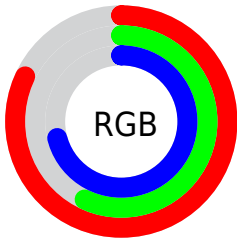

Distribution

Red (82%)

Green (57%)

Blue (71%)