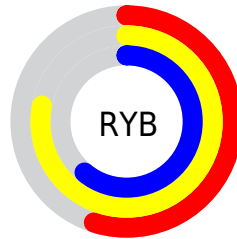

Details

The XYZ color **44.5302, 52.3785, 32.9624** is a light color, and the websafe version is hex **CCCC99**. A complement of this color would be **33.4303, 30.1963, 57.4955**, and the grayscale version is **47.3650, 49.8317, 54.2667**.

A 20% lighter version of the original color is **81.2069, 93.8109, 65.4570**, and **20.8720, 25.3518, 13.4662** is the 20% darker color. If you saturate the color by 10%, you get **41.9703, 51.2157, 25.8276**, and if you desaturate by 10%, it is **47.4022, 53.6749, 41.4889**.

Distribution

Red (72%)

Green (78%)

Blue (55%)

Red (55%)

Yellow (78%)

Blue (61%)

Cyan (8%)