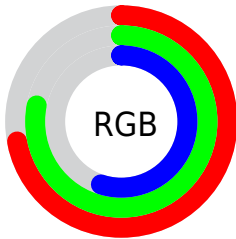

Distribution

Red (72%)

Green (78%)

Blue (55%)