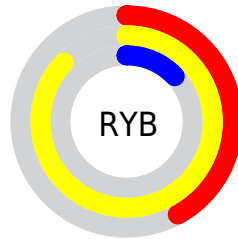

- Red (42%)
- Yellow (87%)
- Blue (13%)