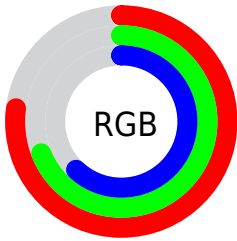

Distribution

Red (77%)

Green (69%)

Blue (62%)