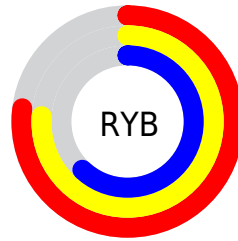

Details

The XYZ color **44.6371, 45.3553, 38.3001** is a light color, and the websafe version is hex **CCCCCC**. A complement of this color would be **39.9028, 43.0391, 59.0279**, and the grayscale version is **43.4964, 45.7616, 49.8343**.

A 20% lighter version of the original color is **81.6133, 83.5375, 74.1102**, and **21.1369, 21.2956, 16.6321** is the 20% darker color. If you saturate the color by 10%, you get **41.1384, 40.8357, 29.4943**, and if you desaturate by 10%, it is **48.5640, 50.2964, 48.5877**.

Distribution

Red (77%)

Green (69%)

Blue (62%)

Red (77%)

Yellow (76%)

Blue (62%)

Cyan (0%)