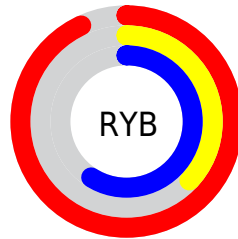

- Red (93%)
- Yellow (37%)
- Blue (59%)