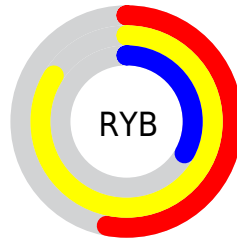

- Red (53%)
- Yellow (84%)
- Blue (33%)