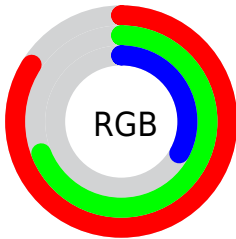

Distribution

- Red (84%)
- Green (69%)
- Blue (33%)