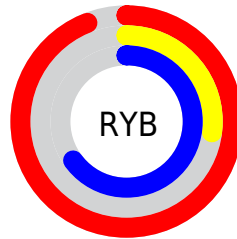

Red (94%)

Yellow (27%)

Blue (65%)