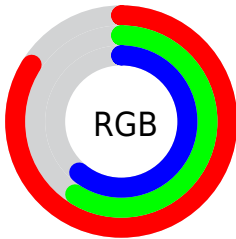

Distribution

- Red (84%)
- Green (59%)
- Blue (61%)