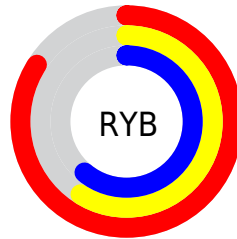

- Red (84%)
- Yellow (59%)
- Blue (61%)