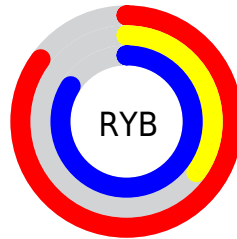

- Red (85%)
- Yellow (35%)
- Blue (84%)