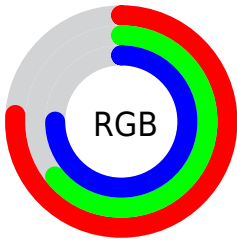

Distribution

Red (76%)

Green (64%)

Blue (75%)