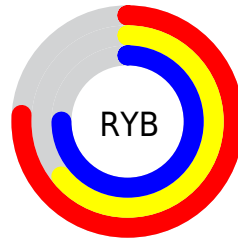

Details

The XYZ color **44.6396, 41.3814, 54.3499** is a light color, and the websafe version is hex **CC99CC**. A complement of this color would be **41.3727, 49.1613, 43.8699**, and the grayscale version is **40.8885, 43.0178, 46.8464**.

A 20% lighter version of the original color is **81.4896, 77.3059, 97.8153**, and **21.0150, 18.7505, 26.1785** is the 20% darker color. If you saturate the color by 10%, you get **41.1849, 34.9056, 51.8602**, and if you desaturate by 10%, it is **48.6298, 48.9195, 57.0422**.

Distribution

Red (76%)

Green (64%)

Blue (75%)

Red (76%)

Yellow (64%)

Blue (75%)

Cyan (0%)