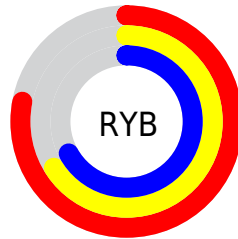

- Red (78%)
- Yellow (66%)
- Blue (67%)