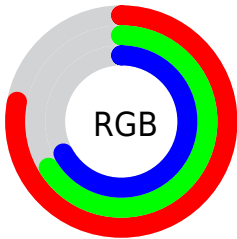

Distribution

- Red (78%)
- Green (66%)
- Blue (67%)