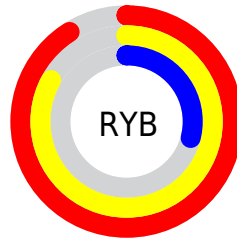

- Red (91%)
- Yellow (83%)
- Blue (29%)