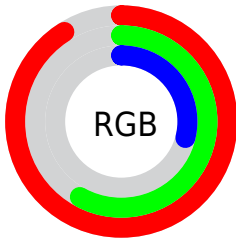

Distribution

- Red (91%)
- Green (58%)
- Blue (29%)