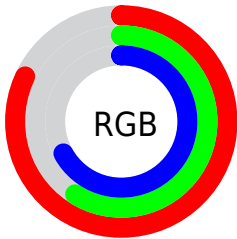

Distribution

Red (82%)

Green (59%)

Blue (67%)