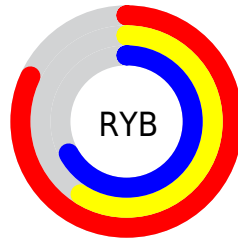

Red (82%)

Yellow (59%)

Blue (67%)