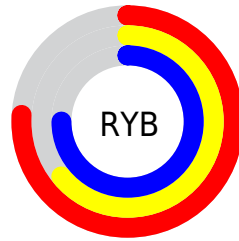

Details

The XYZ color **44.7203, 41.1605, 54.3029** is a light color, and the websafe version is hex **CC99CC**. A complement of this color would be **41.3921, 49.5029, 43.9350**, and the grayscale version is **40.7383, 42.8599, 46.6744**.

A 20% lighter version of the original color is **81.5923, 76.9750, 97.7461**, and **21.0758, 18.6207, 26.1503** is the 20% darker color. If you saturate the color by 10%, you get **41.2288, 34.6886, 51.5620**, and if you desaturate by 10%, it is **48.7534, 48.7039, 57.2576**.

Distribution

Red (76%)

Green (64%)

Blue (75%)

Red (76%)

Yellow (64%)

Blue (75%)

Cyan (0%)