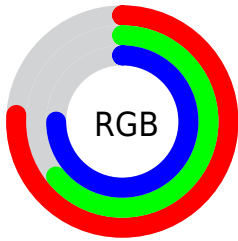

Distribution

Red (76%)

Green (64%)

Blue (75%)