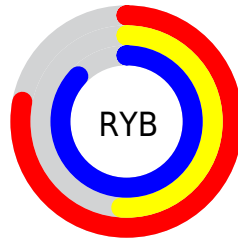

- Red (78%)
- Yellow (51%)
- Blue (87%)