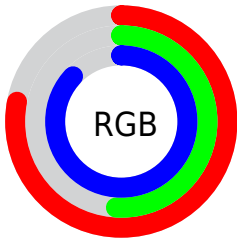

Distribution

- Red (78%)
- Green (51%)
- Blue (87%)