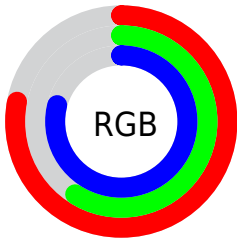

Distribution

- Red (78%)
- Green (59%)
- Blue (79%)