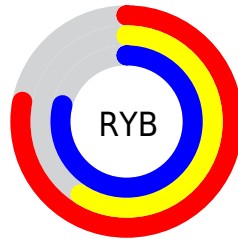

- Red (78%)
- Yellow (59%)
- Blue (79%)