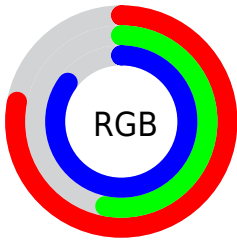

Distribution

- Red (78%)
- Green (53%)
- Blue (85%)