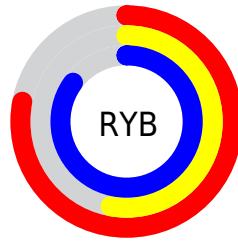

- Red (78%)
- Yellow (53%)
- Blue (85%)