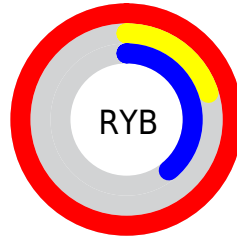

Details

The XYZ color **44.6760, 24.5285, 14.1842** is a dark color, and the websafe version is hex **FF3366**. The color can be described as middle washed rose. A complement of this color would be **48.3905, 76.7298, 71.3020**, and the grayscale version is **17.0605, 17.9490, 19.5465**.

A 20% lighter version of the original color is **53.0261, 36.1525, 32.6171**, and **22.1285, 11.3334, 4.3894** is the 20% darker color. If you saturate the color by 10%, you get **43.0282, 22.5493, 9.5773**, and if you desaturate by 10%, it is **47.1600, 27.8204, 20.1807**.

Distribution

Red (100%)

Green (20%)

Blue (39%)

Red (100%)

Yellow (20%)

Blue (39%)

Cyan (0%)