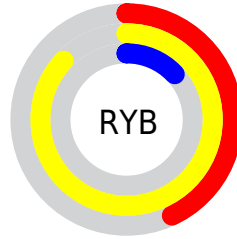

- Red (43%)
- Yellow (87%)
- Blue (13%)