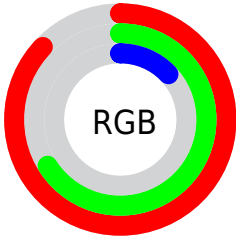

Distribution

- Red (87%)
- Green (66%)
- Blue (13%)