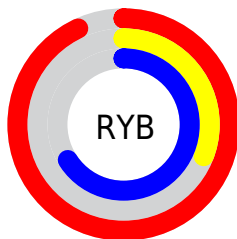

Red (93%)

Yellow (31%)

Blue (66%)