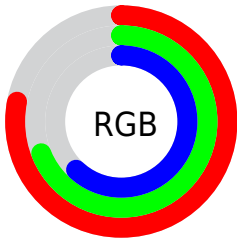

Distribution

Red (78%)

Green (69%)

Blue (62%)