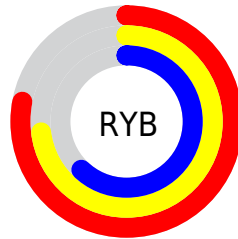

Details

The XYZ color **44.8767, 45.1689, 39.1541** is a light color, and the websafe version is hex **CC9999**. A complement of this color would be **41.2188, 44.9031, 59.9212**, and the grayscale version is **43.4588, 45.7220, 49.7912**.

A 20% lighter version of the original color is **81.9535, 83.2669, 75.3710**, and **21.2913, 21.1779, 17.1529** is the 20% darker color. If you saturate the color by 10%, you get **41.1196, 40.1875, 30.0930**, and if you desaturate by 10%, it is **49.1080, 50.6575, 49.7322**.

Distribution

Red (78%)

Green (69%)

Blue (62%)

Red (78%)

Yellow (73%)

Blue (62%)

Cyan (0%)