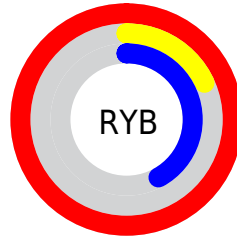

Details

The XYZ color **44.8185, 24.2546, 15.9551** is a dark color, and the websafe version is hex **FF3366**. The color can be described as dark washed rose. A complement of this color would be **46.7399, 76.0419, 63.8550**, and the grayscale version is **16.3901, 17.2437, 18.7783**.

A 20% lighter version of the original color is **53.4565, 35.9558, 36.0210**, and **22.2753, 11.3921, 5.1625** is the 20% darker color. If you saturate the color by 10%, you get **43.2532, 22.4803, 11.2528**, and if you desaturate by 10%, it is **47.1758, 27.2926, 21.9106**.

Distribution

Red (100%)

Green (18%)

Blue (42%)

Red (100%)

Yellow (18%)

Blue (42%)

Cyan (0%)