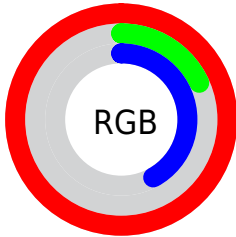

Distribution

Red (100%)

Green (18%)

Blue (42%)