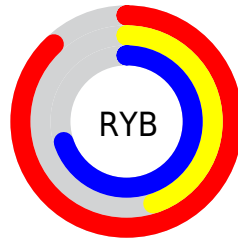

- Red (88%)
- Yellow (45%)
- Blue (70%)