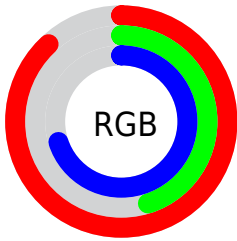

Distribution

- Red (88%)
- Green (45%)
- Blue (70%)