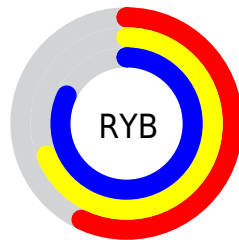

Details

The XYZ color **44.8429, 53.4760, 68.9312** is a light color, and the websafe version is hex **99CCCC**. A complement of this color would be **43.1587, 38.5600, 32.3636**, and the grayscale version is **47.0495, 49.4997, 53.9052**.

A 20% lighter version of the original color is **78.1671, 91.2966, 108.1099**, and **21.2624, 26.2223, 35.3933** is the 20% darker color. If you saturate the color by 10%, you get **40.9095, 50.6505, 68.5940**, and if you desaturate by 10%, it is **49.4732, 56.6753, 69.3056**.

Distribution

Red (57%)

Green (80%)

Blue (82%)

Red (57%)

Yellow (69%)

Blue (82%)

Cyan (30%)