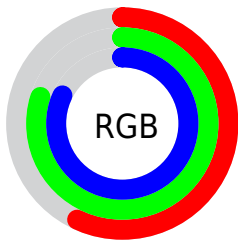

Distribution

Red (57%)

Green (80%)

Blue (82%)