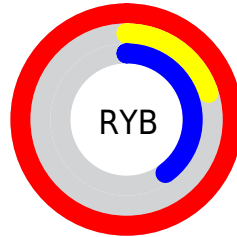

Details

The XYZ color **44.8221, 24.5870, 14.9537** is a dark color, and the websafe version is hex **FF3366**. The color can be described as middle washed rose. A complement of this color would be **48.0272, 76.5844, 69.3888**, and the grayscale version is **17.1636, 18.0575, 19.6646**.

A 20% lighter version of the original color is **53.4682, 36.5168, 34.3673**, and **22.1997, 11.3619, 4.7644** is the 20% darker color. If you saturate the color by 10%, you get **43.1550, 22.6001, 10.2458**, and if you desaturate by 10%, it is **47.3191, 27.8841, 21.0182**.

Distribution

Red (100%)

Green (20%)

Blue (40%)

Red (100%)

Yellow (20%)

Blue (40%)

Cyan (0%)