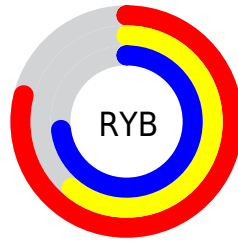

- Red (79%)
- Yellow (61%)
- Blue (73%)