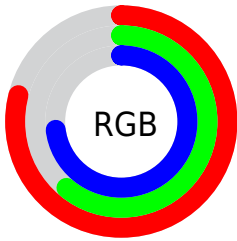

Distribution

- Red (79%)
- Green (61%)
- Blue (73%)