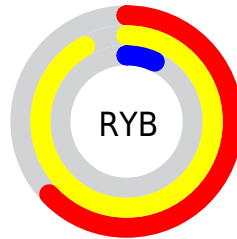

Details

The XYZ color **44.7967, 39.0343, 5.7894** is a dark color, and the websafe version is hex **FF9900**. The color can be described as middle washed orange. A complement of this color would be **20.0703, 15.9797, 79.8680**, and the grayscale version is **33.5075, 35.2525, 38.3900**.

A 20% lighter version of the original color is **64.1189, 64.5811, 17.0686**, and **21.3809, 17.5060, 2.2521** is the 20% darker color. If you saturate the color by 10%, you get **43.5291, 36.6876, 4.7872**, and if you desaturate by 10%, it is **46.6275, 42.2040, 7.9176**.

Distribution

Red (92%)

Green (58%)

Blue (7%)

Red (63%)

Yellow (92%)

Blue (7%)

Cyan (0%)