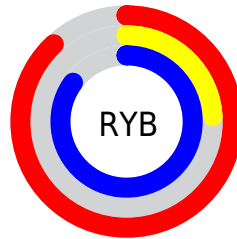

Red (88%)

Yellow (24%)

Blue (85%)