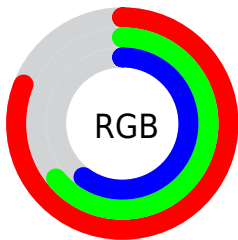

Distribution

Red (81%)

Green (64%)

Blue (60%)