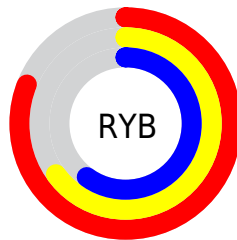

Red (81%)

Yellow (65%)

Blue (60%)