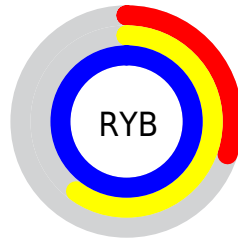

- Red (30%)
- Yellow (60%)
- Blue (100%)