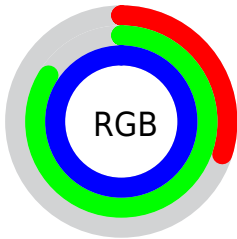

Distribution

- Red (30%)
- Green (84%)
- Blue (100%)