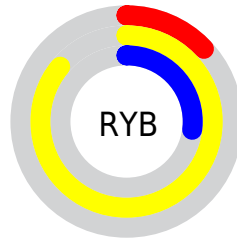

Details

The XYZ color **44.8836, 60.7124, 10.7195** is a dark color, and the websafe version is hex **99CC00**. The color can be described as middle washed chartreuse. A complement of this color would be **15.7591, 7.4142, 67.6220**, and the grayscale version is **47.4221, 49.8917, 54.3321**.

A 20% lighter version of the original color is **74.5826, 91.2791, 25.2430**, and **21.5876, 30.8360, 4.8142** is the 20% darker color. If you saturate the color by 10%, you get **43.6716, 60.1134, 9.5916**, and if you desaturate by 10%, it is **46.3275, 61.4122, 12.8912**.

Distribution

Red (71%)

Green (86%)

Blue (13%)

Red (13%)

Yellow (86%)

Blue (27%)

Cyan (17%)