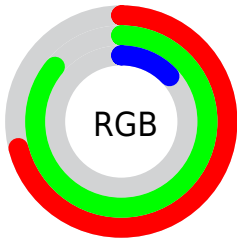

Distribution

Red (71%)

Green (86%)

Blue (13%)