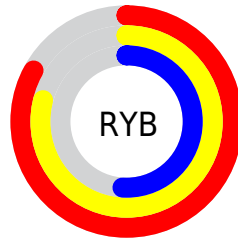

- Red (83%)
- Yellow (79%)
- Blue (51%)