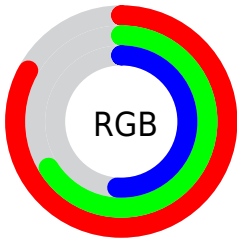

Distribution

- Red (83%)
- Green (66%)
- Blue (51%)