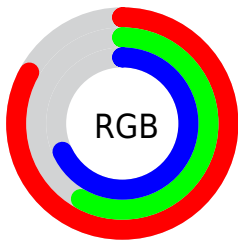

Distribution

- Red (83%)
- Green (58%)
- Blue (68%)