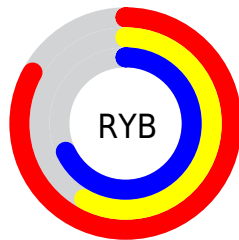

- Red (83%)
- Yellow (58%)
- Blue (68%)