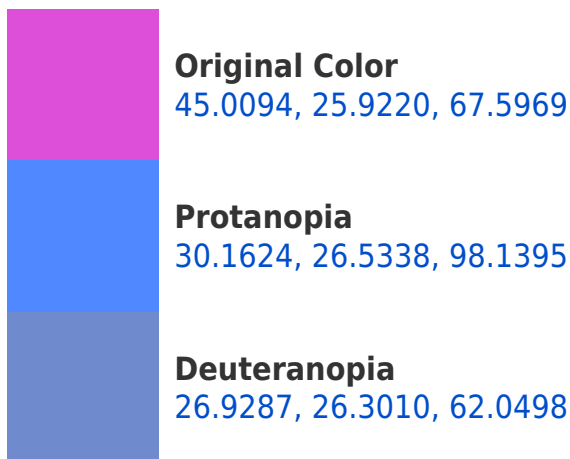

59.7425, 31.1347, 91.7369

34.9761, 55.7338, 39.8090

13.5935, 13.2665, 16.3868

24.3244, 11.7308, 37.6838

1.5822, 0.7625, 2.4747

Previews

White Background

This preview shows how the XYZ color 45.0094, 25.9220, 67.5969 looks on a white background.

XYZ 45.0094, 25.9220, 67.5969

Background

This preview shows how black text looks on a background with the XYZ color 45.0094, 25.9220, 67.5969.

This preview shows how white text looks on a background with the XYZ color 45.0094, 25.9220,

Dichromacy

Tritanopia

35.1994, 25.8999, 19.6670

Trichromacy

Original Color

45.0094, 25.9220, 67.5969

Protanomaly

31.3680, 23.4376, 86.0897

Deuteranomaly

30.7566, 23.9550, 63.9755

Tritanomaly

37.7667, 25.2985, 32.5983

Monochromacy

Original Color

45.0094, 25.9220, 67.5969

Achromatopsia