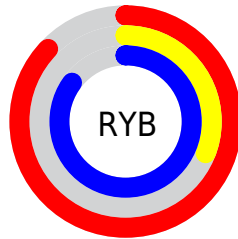

Red (87%)

Yellow (31%)

Blue (85%)