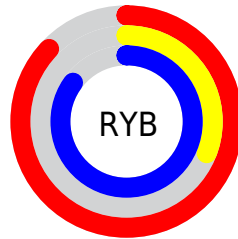

- Red (87%)
- Yellow (31%)
- Blue (85%)