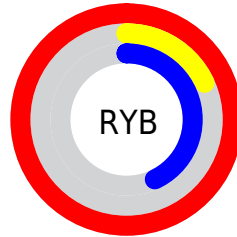

Details

The XYZ color **44.9773, 24.3181, 16.7913** is a dark color, and the websafe version is hex **FF3366**. The color can be described as dark washed rose. A complement of this color would be **46.4039, 75.9075, 62.0858**, and the grayscale version is **16.4906, 17.3494, 18.8935**.

A 20% lighter version of the original color is **53.7159, 36.0595, 37.3868**, and **22.3554, 11.4242, 5.5843** is the 20% darker color. If you saturate the color by 10%, you get **43.3956, 22.5373, 12.0025**, and if you desaturate by 10%, it is **47.3450, 27.3602, 22.8013**.

Distribution

Red (100%)

Green (18%)

Blue (43%)

Red (100%)

Yellow (18%)

Blue (43%)

Cyan (0%)