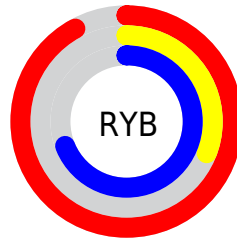

- Red (92%)
- Yellow (31%)
- Blue (69%)