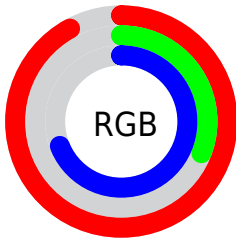

Distribution

- Red (92%)
- Green (31%)
- Blue (69%)