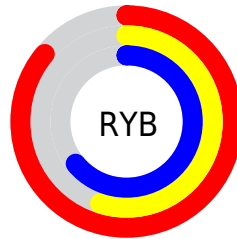

- Red (86%)
- Yellow (55%)
- Blue (64%)