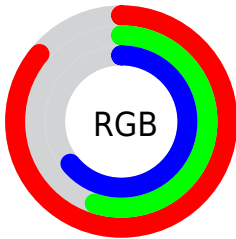

Distribution

- Red (86%)
- Green (55%)
- Blue (64%)