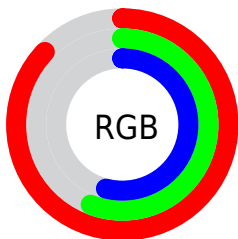

Distribution

- Red (87%)
- Green (56%)
- Blue (54%)