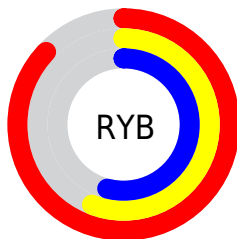

- Red (87%)
- Yellow (56%)
- Blue (54%)