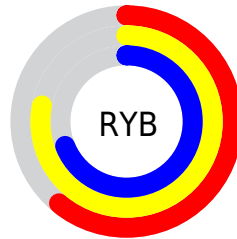

- Red (61%)
- Yellow (78%)
- Blue (69%)