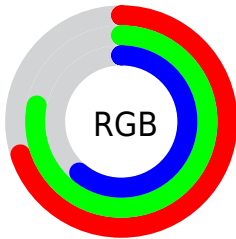

Distribution

- Red (70%)
- Green (78%)
- Blue (61%)