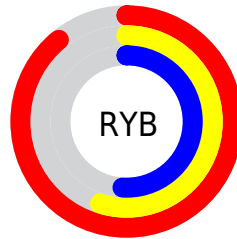

- Red (89%)
- Yellow (55%)
- Blue (51%)