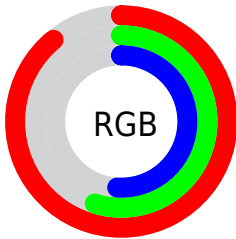

Distribution

- Red (89%)
- Green (55%)
- Blue (51%)