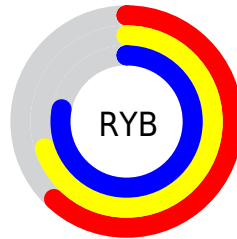

- Red (62%)
- Yellow (70%)
- Blue (78%)