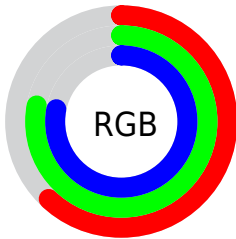

Distribution

- Red (62%)
- Green (78%)
- Blue (78%)