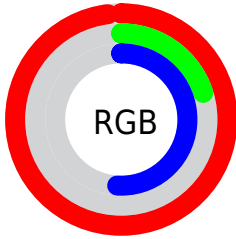

Distribution

Red (98%)

Green (20%)

Blue (51%)