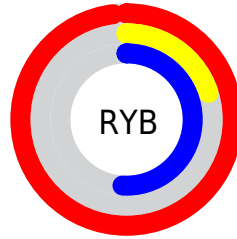

Details

The XYZ color **45.0210, 24.4291, 23.8152** is a dark color, and the websafe version is hex **FF3399**. The color can be described as middle washed rose. A complement of this color would be **43.0705, 72.5756, 49.7765**, and the grayscale version is **17.6040, 18.5207, 20.1691**.

A 20% lighter version of the original color is **56.2530, 37.4433, 49.6098**, and **22.2620, 11.3006, 8.9905** is the 20% darker color. If you saturate the color by 10%, you get **43.2826, 22.4622, 18.5818**, and if you desaturate by 10%, it is **47.4948, 27.6321, 30.0190**.

Distribution

Red (98%)

Green (20%)

Blue (51%)

Red (98%)

Yellow (20%)

Blue (51%)

Cyan (0%)