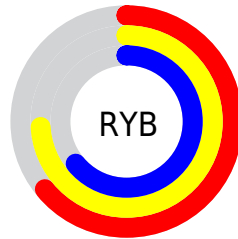

- Red (64%)
- Yellow (74%)
- Blue (64%)