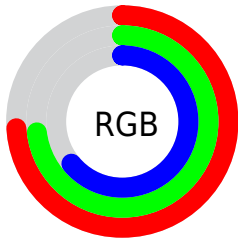

Distribution

- Red (74%)
- Green (73%)
- Blue (64%)