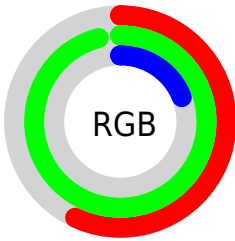

Distribution

- Red (57%)
- Green (96%)
- Blue (19%)