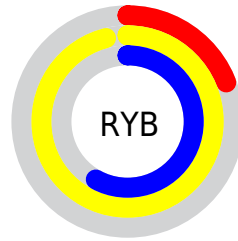

- Red (19%)
- Yellow (96%)
- Blue (58%)