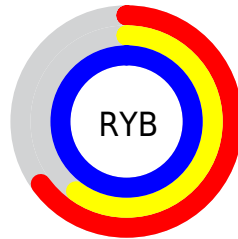

- Red (65%)
- Yellow (60%)
- Blue (100%)