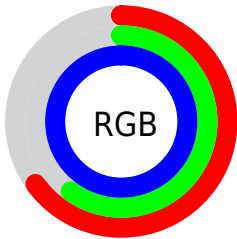

Distribution

- Red (65%)
- Green (60%)
- Blue (100%)