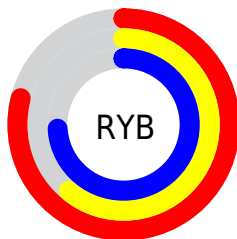

Red (79%)

Yellow (61%)

Blue (74%)