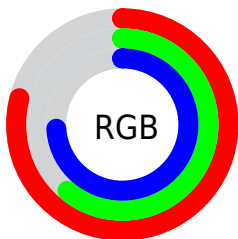

Distribution

Red (79%)

Green (61%)

Blue (74%)